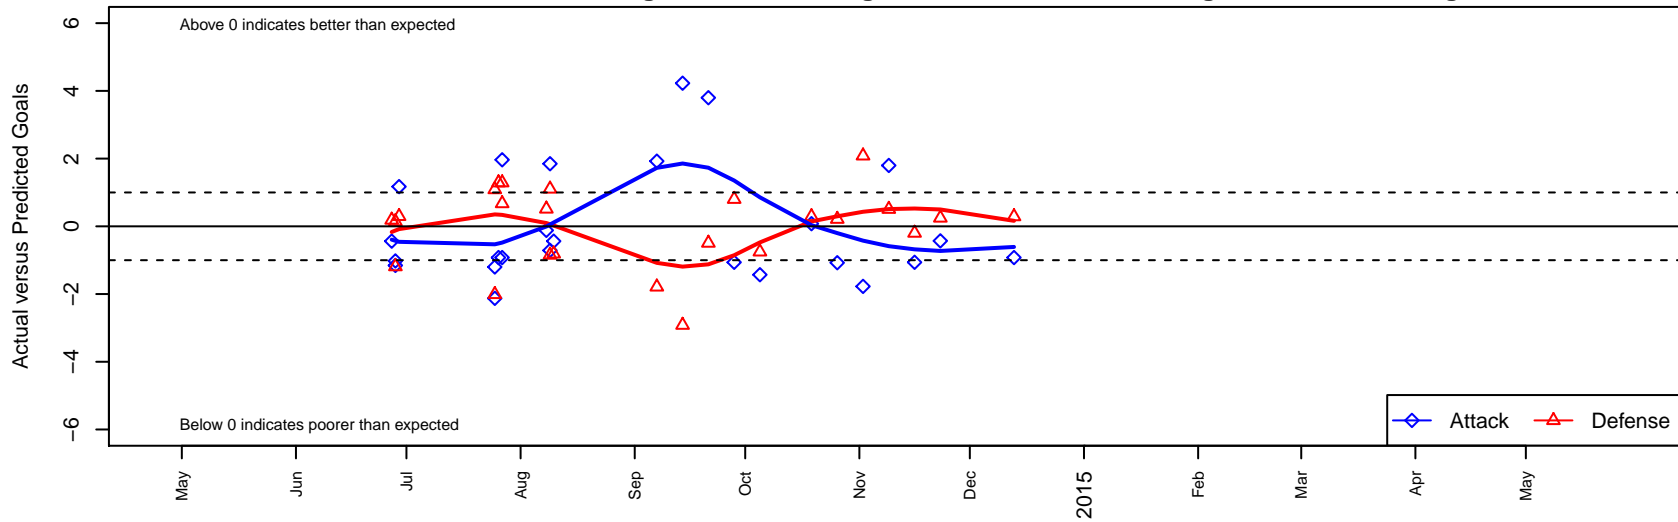

NK Inferno B97

North Kitsap SC
 Poulsbo, WA
 B97 total strength=1505
 attack=13.65 defense=9.7
 fall league = PSPL Classic 2 U17
 notes= moved up in age 2014

alt names used:
 NKFC Inferno
 NK Inferno

Venues played:
 2014 Clash At the Border Silv/Broz/Cop HS
 2014 Crossfire Select Cup BU17 Silver
 2014 Mt Hood Challenge U17-19
 2014 PSPL Classic 2 U17

NK Inferno B97
 Dots are actual minus expected GF (blue circles) and GA (red triangles).
 Blue line is smoothed change in attack strength. Red is smoothed change in defense strength.

**attack and defense variance (black dot)
relative to other teams
and top 10 in region**