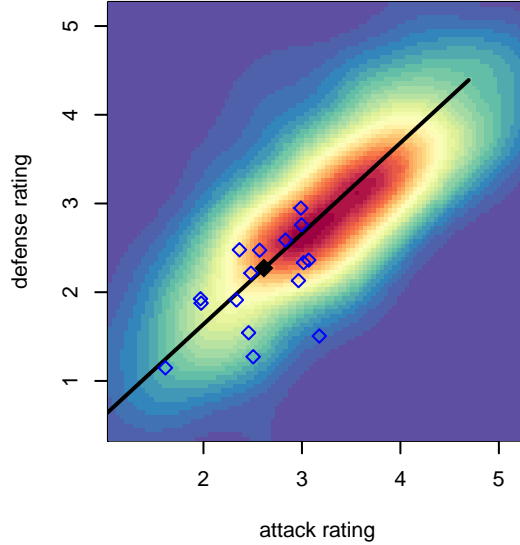

**attack and defense rating
relative to others at age
and all opponents in last 13 months**