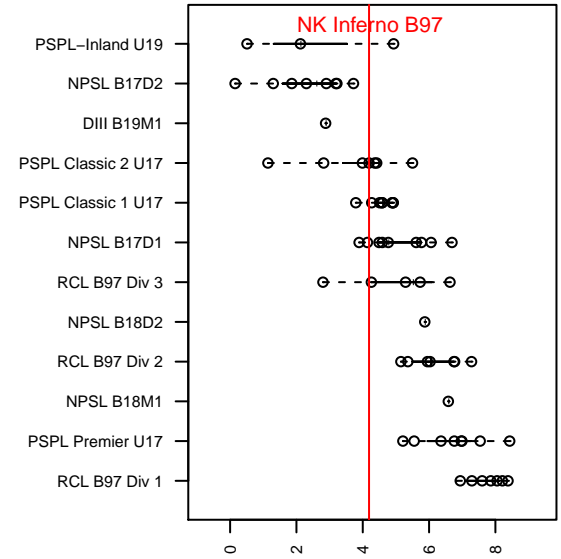

**attack and defense rating
relative to others at age
and all opponents in last 13 months**