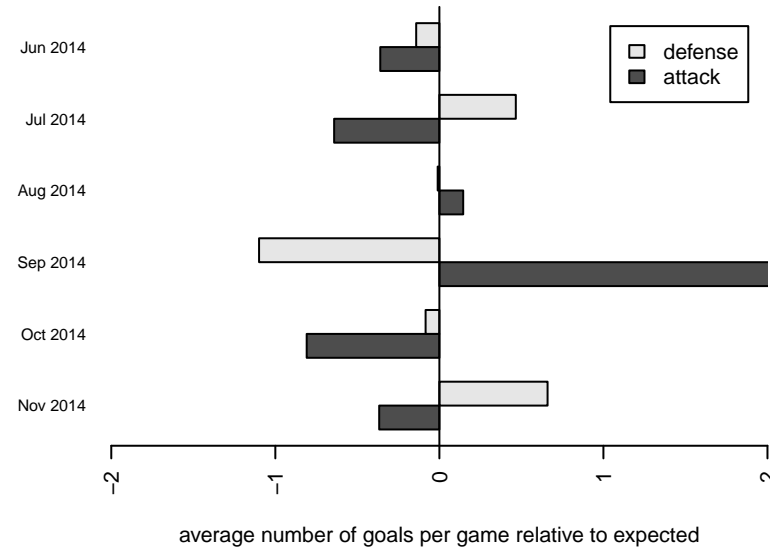

Performance relative to 13 month average