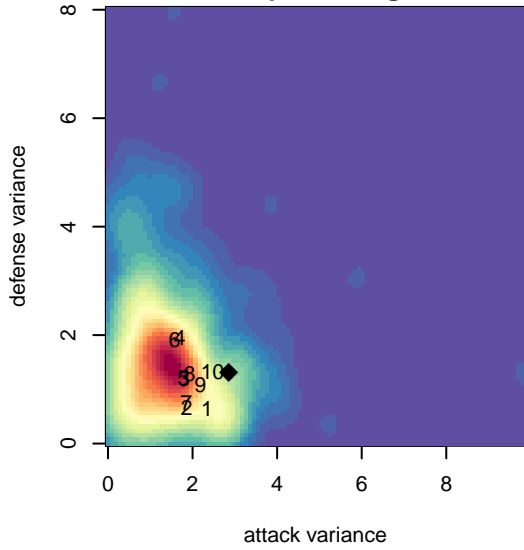

NK Inferno B97

North Kitsap SC
 Poulsbo, WA
 B97 total strength=1505
 attack=13.65 defense=9.7
 fall league = PSPL Classic 2 U17
 notes= moved up in age 2014

alt names used:
 NKFC Inferno
 NK Inferno

Venues played:
 2014 Clash At the Border Silv/Broz/Cop HS
 2014 Crossfire Select Cup BU17 Silver
 2014 Mt Hood Challenge U17-19
 2014 PSPL Classic 2 U17

NK Inferno B97
 Dots are actual minus expected GF (blue circles) and GA (red triangles).
 Blue line is smoothed change in attack strength. Red is smoothed change in defense strength.

**attack and defense variance (black dot)
relative to other teams
and top 10 in region**