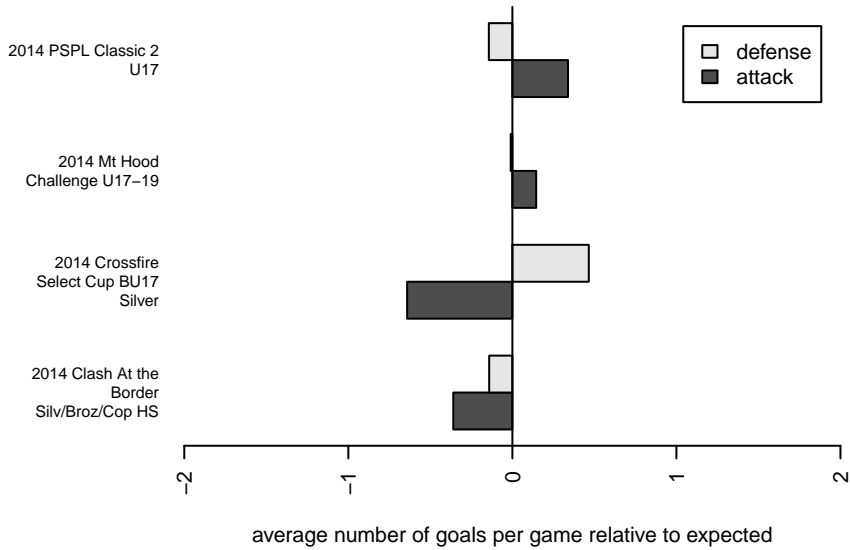

Performance relative to 13 month average